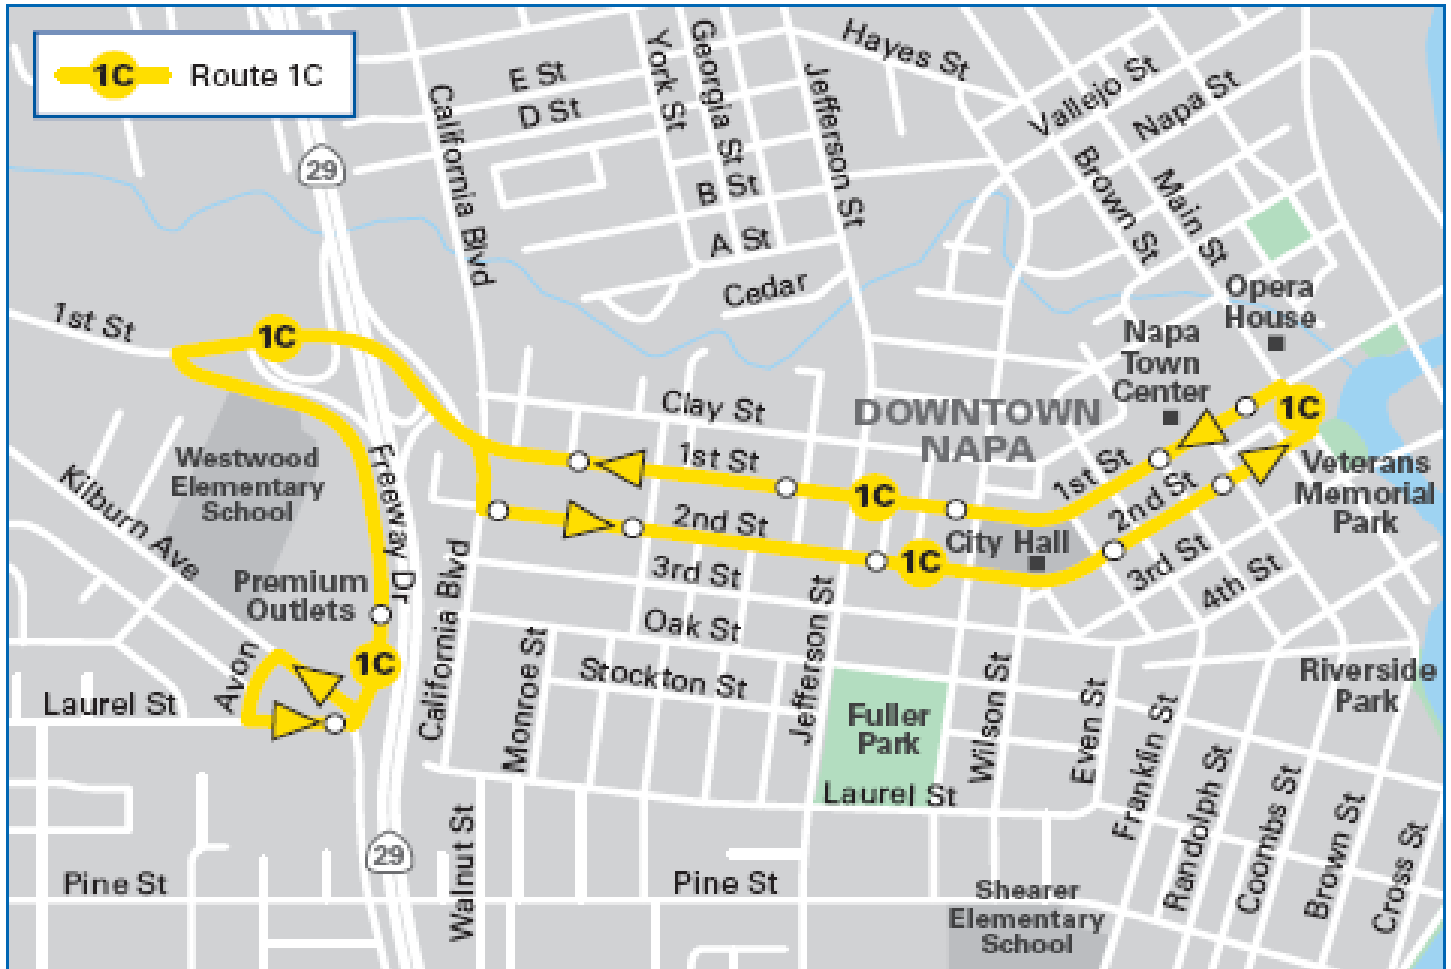

# New VINE Route 1C

Effective Monday, Aug 31, 2009

- Operates Monday to Friday every 20-Minutes
- Serves downtown Napa to Premium Outlets via First Street and Second Street, to Main Street

FOR MORE INFORMATION  
Call 707-251-2800 or 800-696-6443  
or visit [www.NapaValleyVINE.net](http://www.NapaValleyVINE.net)

# New VINE Route 1C

Effective Monday, Aug 31, 2009

<b>First St / Main St (departs)</b>	<b>First St / Washington</b>	<b>Freeway / Premium Outlets</b>	<b>Second St/ Jefferson</b>	<b>First St / Main St (arrives)</b>
10:00 AM	10:03 AM	10:08 AM	10:15 AM	10:18 AM
10:20 AM	10:23 AM	10:28 AM	10:35 AM	10:38 AM
10:40 AM	10:43 AM	10:48 AM	10:55 AM	10:58 AM
11:00 AM	11:03 AM	11:08 AM	11:15 AM	11:18 AM
11:20 AM	11:23 AM	11:28 AM	11:35 AM	11:38 AM
11:40 AM	11:43 AM	11:48 AM	11:55 AM	11:58 AM
<b>12:00 PM</b>	<b>12:03 PM</b>	<b>12:08 PM</b>	<b>12:15 PM</b>	<b>12:18 PM</b>
<b>12:20 PM</b>	<b>12:23 PM</b>	<b>12:28 PM</b>	<b>12:35 PM</b>	<b>12:38 PM</b>
<b>12:40 PM</b>	<b>12:43 PM</b>	<b>12:48 PM</b>	<b>12:55 PM</b>	<b>12:58 PM</b>
1:00 PM	1:03 PM	1:08 PM	1:15 PM	1:18 PM
1:20 PM	1:23 PM	1:28 PM	1:35 PM	1:38 PM
1:40 PM	1:43 PM	1:48 PM	1:55 PM	1:58 PM
2:00 PM	2:03 PM	2:08 PM	2:15 PM	2:18 PM
2:20 PM	2:23 PM	2:28 PM	2:35 PM	2:38 PM
2:40 PM	2:43 PM	2:48 PM	2:55 PM	2:58 PM
3:00 PM	3:03 PM	3:08 PM	3:15 PM	3:18 PM
3:20 PM	3:23 PM	3:28 PM	3:35 PM	3:38 PM
3:40 PM	3:43 PM	3:48 PM	3:55 PM	3:58 PM
4:00 PM	4:03 PM	4:08 PM	4:15 PM	4:18 PM
4:20 PM	4:23 PM	4:28 PM	4:35 PM	4:38 PM
4:40 PM	4:43 PM	4:48 PM	4:55 PM	4:58 PM
5:00 PM	5:03 PM	5:08 PM	5:15 PM	5:18 PM
5:20 PM	5:23 PM	5:28 PM	5:35 PM	5:38 PM
5:40 PM	5:43 PM	5:48 PM	5:55 PM	5:58 PM